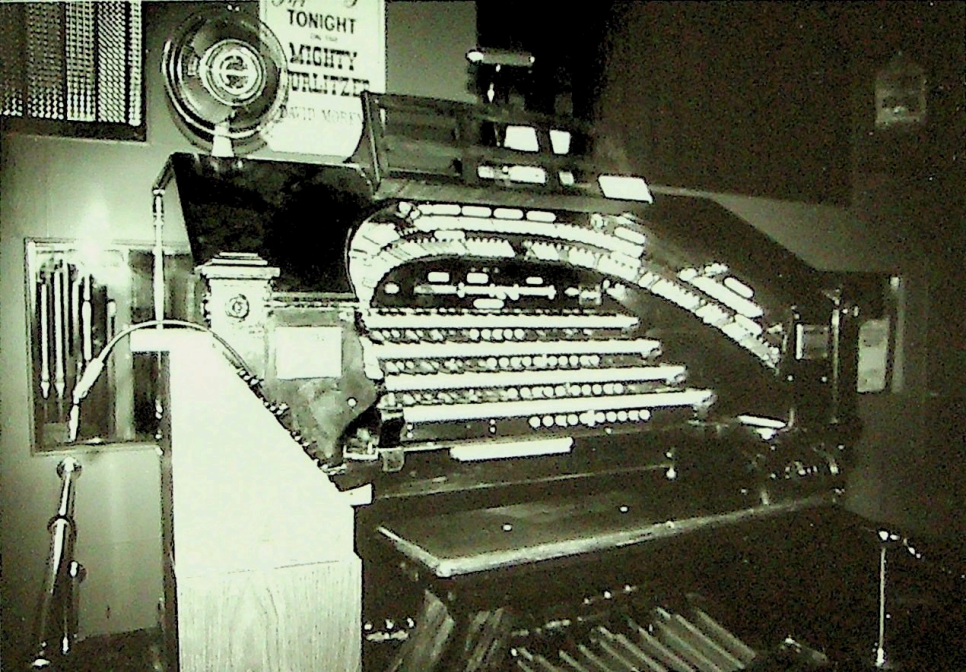

Pay Less

Twice is nice

Twice is nice

Rex Kowry

REX KOURY PLAYS DEDICATION OF
SIERRA CHAPTER'S NEW CONSOLE. *W*

Sierra

Regional Convention Organs 1992

~~P.I.I.A. P.P.S.~~